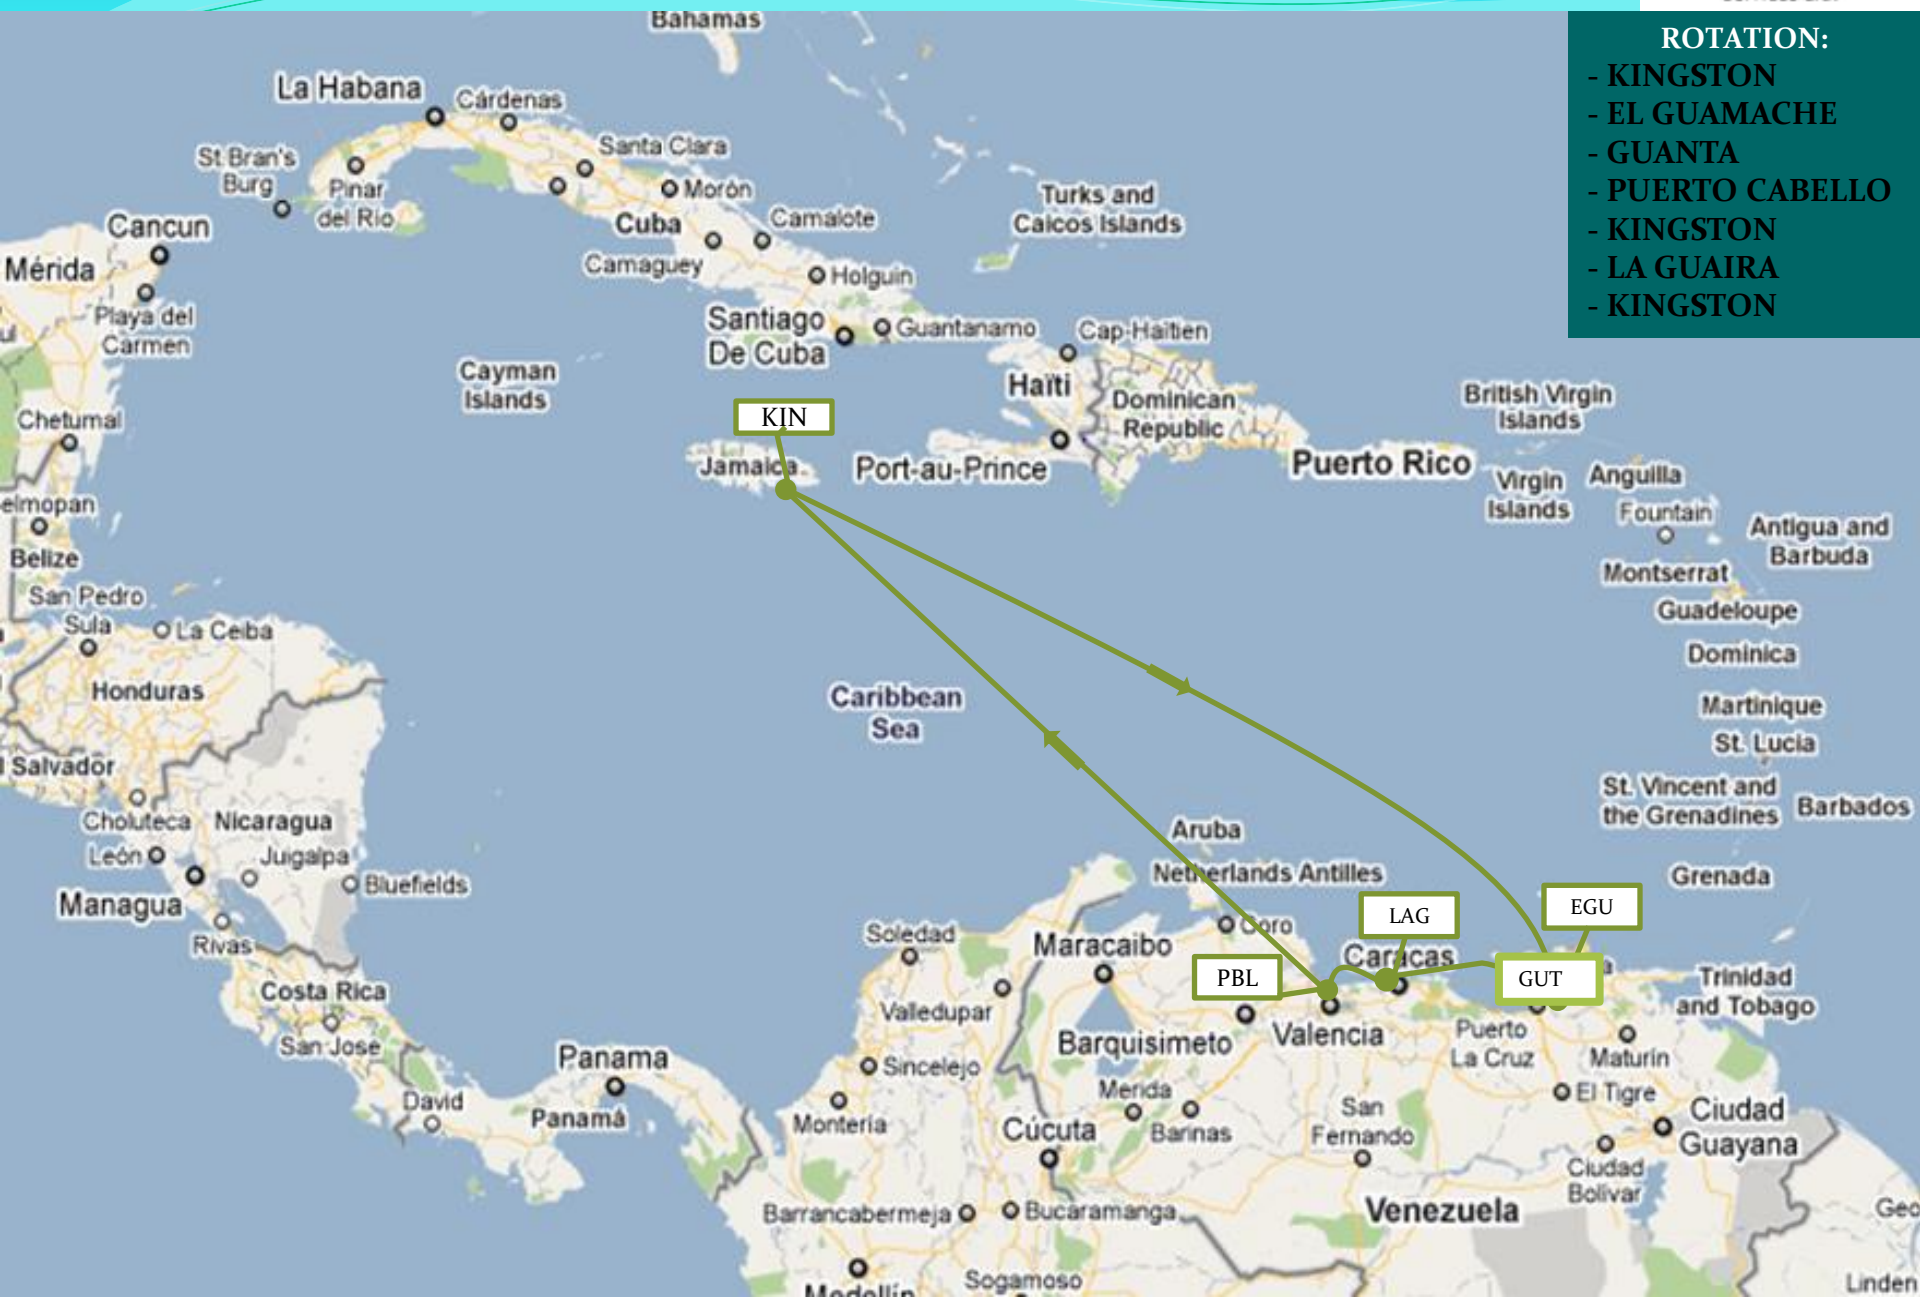

CFS SERVICE NETWORK

SERVICES

- NEAN/HAITI
- CENTRAM
- BELIZE
- SURINAME
- GUYANA
- LAG/PBL
- MITMAR

NEAN/HAITI SERVICE

ROTATION SLING I

- MANZANILLO
 - COLON
 - CARTAGENA
 - BARRANQUILLA
 - SANTA MARTA
 - CARTAGENA
 - WILLEMSTAD
 - ORANJESTAD
 - BARRANQUILLA
 - CARTAGENA
 - COLON
- ## SLING II
- MANZANILLO
 - KINGSTON
 - PORT OF PRINCE
 - LAFITEAU
 - KINGSTON

CENTRAM SERVICE

ROTATION:

- CAUCEDO
- HAINA
- CAUCEDO
- KINGSTON
- SANTO TOMAS DE CASTILLA
- PUERTO CORTES
- CAUCEDO

BELIZE SERVICE

ROTATION

- KINGSTON
- BELIZE
- KINGSTON

SURINAME SERVICE

GUYANA SERVICE

ROTATION:

- KINGSTON
- CAUCEDO
- POINT LISAS
- PORT OF SPAIN
- GEORGETOWN
- POINT LISAS
- KINGSTON

LAG/PBL SERVICE

ROTATION:

- KINGSTON
- EL GUAMACHE
- GUANTA
- PUERTO CABELLO
- KINGSTON
- LA GUAIRA
- KINGSTON

MITMAR SERVICE

ROTATION:
- KINGSTON
- GUARANAO
- MARACAIBO
- MANZANILLO
- KINGSTON