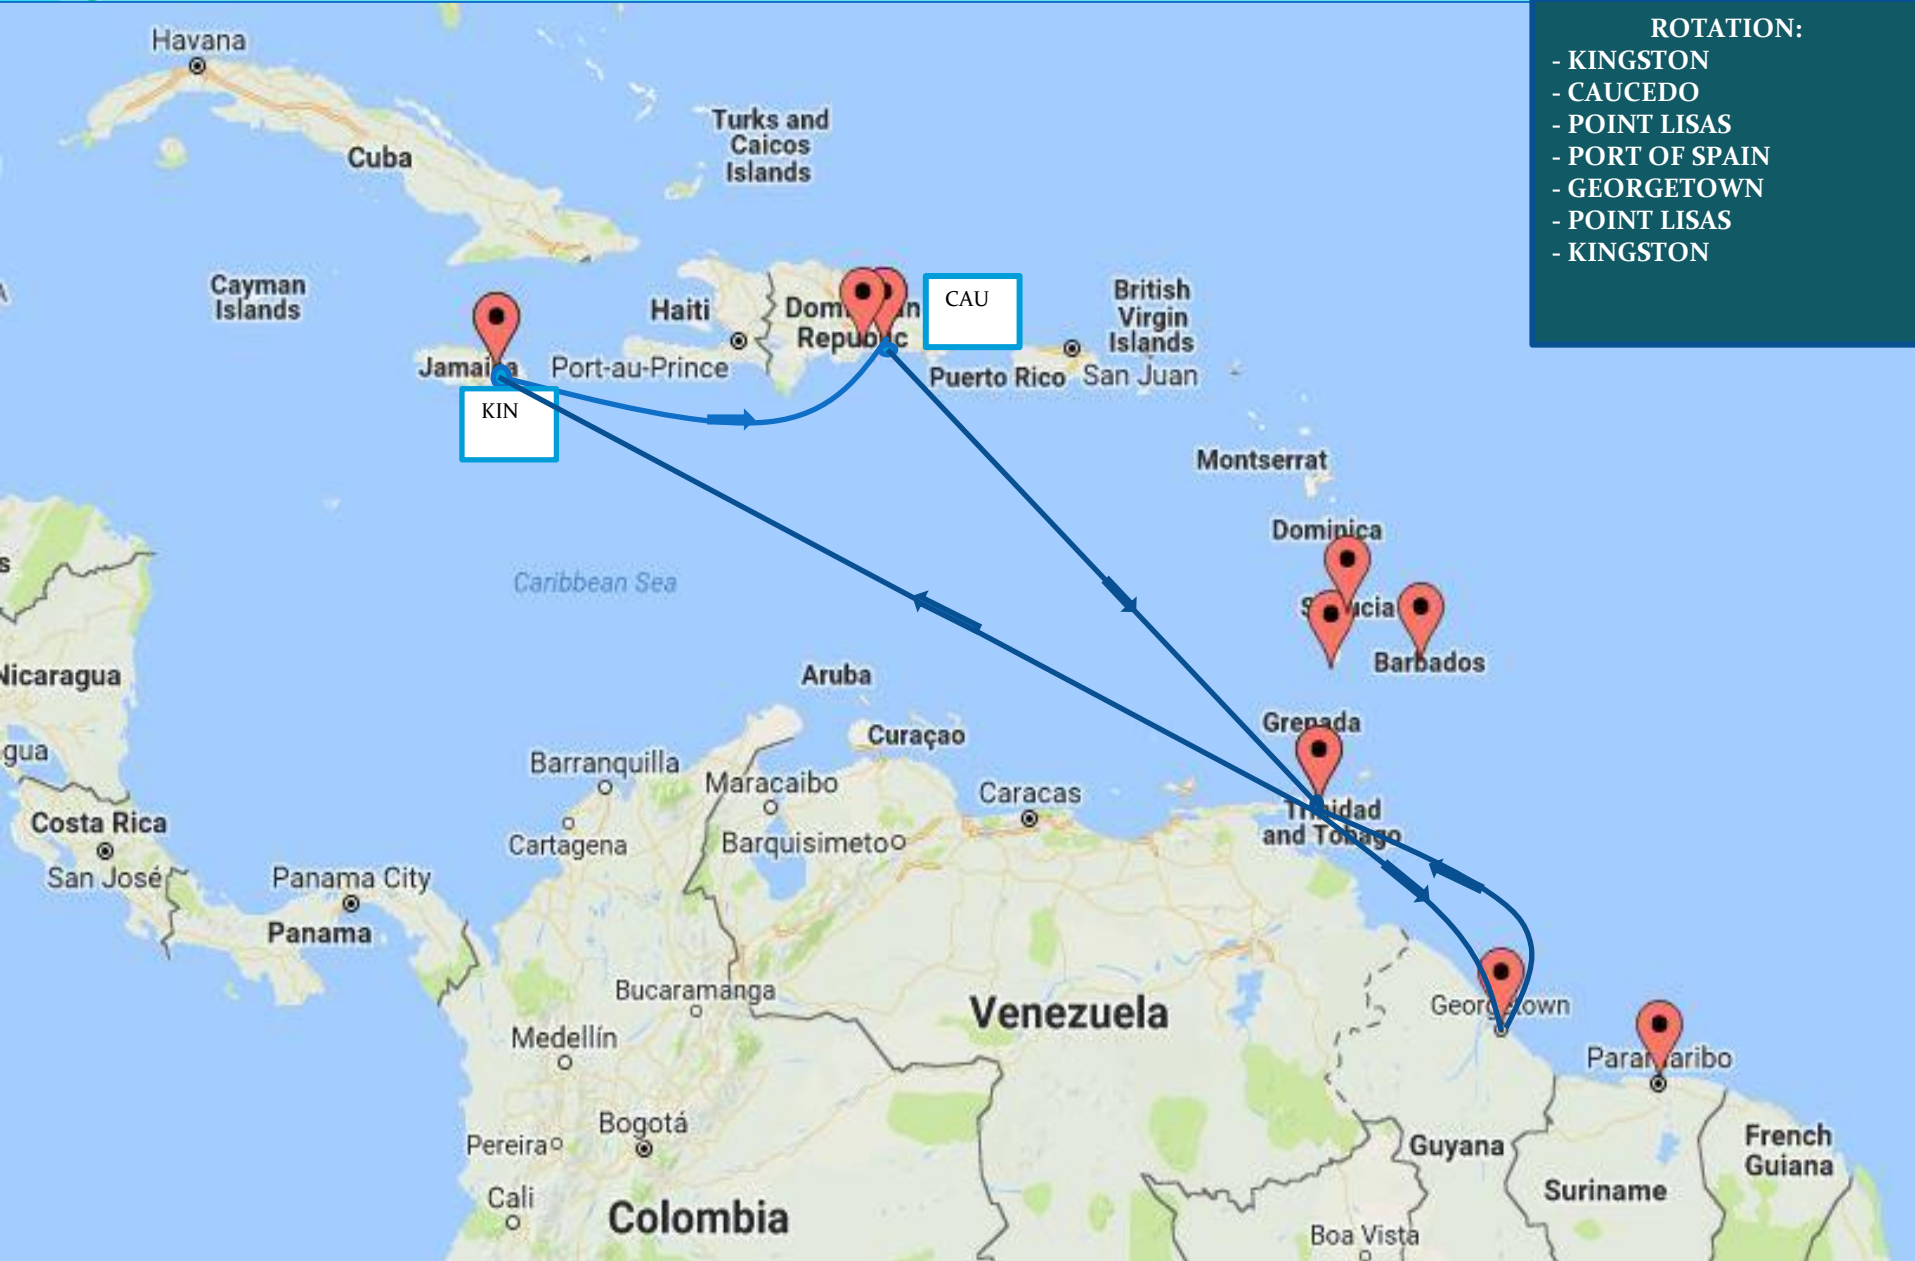

CFS SERVICE NETWORK

SERVICES

- NEAN/HAITI
- CENTRAM
- BELIZE
- SURINAME
- GUYANA
- LAG/PBL
- MITMAR

NEAN/HAITI SERVICE

ROTATION SLING I

- MANZANILLO
 - COLON
 - CARTAGENA
 - BARRANQUILLA
 - SANTA MARTA
 - CARTAGENA
 - WILLEMSTAD
 - ORANJESTAD
 - BARRANQUILLA
 - CARTAGENA
 - COLON
- ## SLING II
- MANZANILLO
 - KINGSTON
 - PORT OF PRINCE
 - LAFITEAU
 - KINGSTON

CENTRAM SERVICE

ROTATION:

- CAUCEDO
- HAINA
- CAUCEDO
- KINGSTON
- SANTO TOMAS DE CASTILLA
- PUERTO CORTES
- CAUCEDO

BELIZE SERVICE

ROTATION

- KINGSTON
- BELIZE
- KINGSTON

SURINAME SERVICE

GUYANA SERVICE

ROTATION:

- KINGSTON
- CAUCEDO
- POINT LISAS
- PORT OF SPAIN
- GEORGETOWN
- POINT LISAS
- KINGSTON

LAG/PBL SERVICE

ROTATION:

- KINGSTON
- EL GUAMACHE
- GUANTA
- PUERTO CABELLO
- KINGSTON
- LA GUAIRA
- KINGSTON

MITMAR SERVICE

ROTATION:
- KINGSTON
- GUARANAO
- MARACAIBO
- MANZANILLO
- KINGSTON