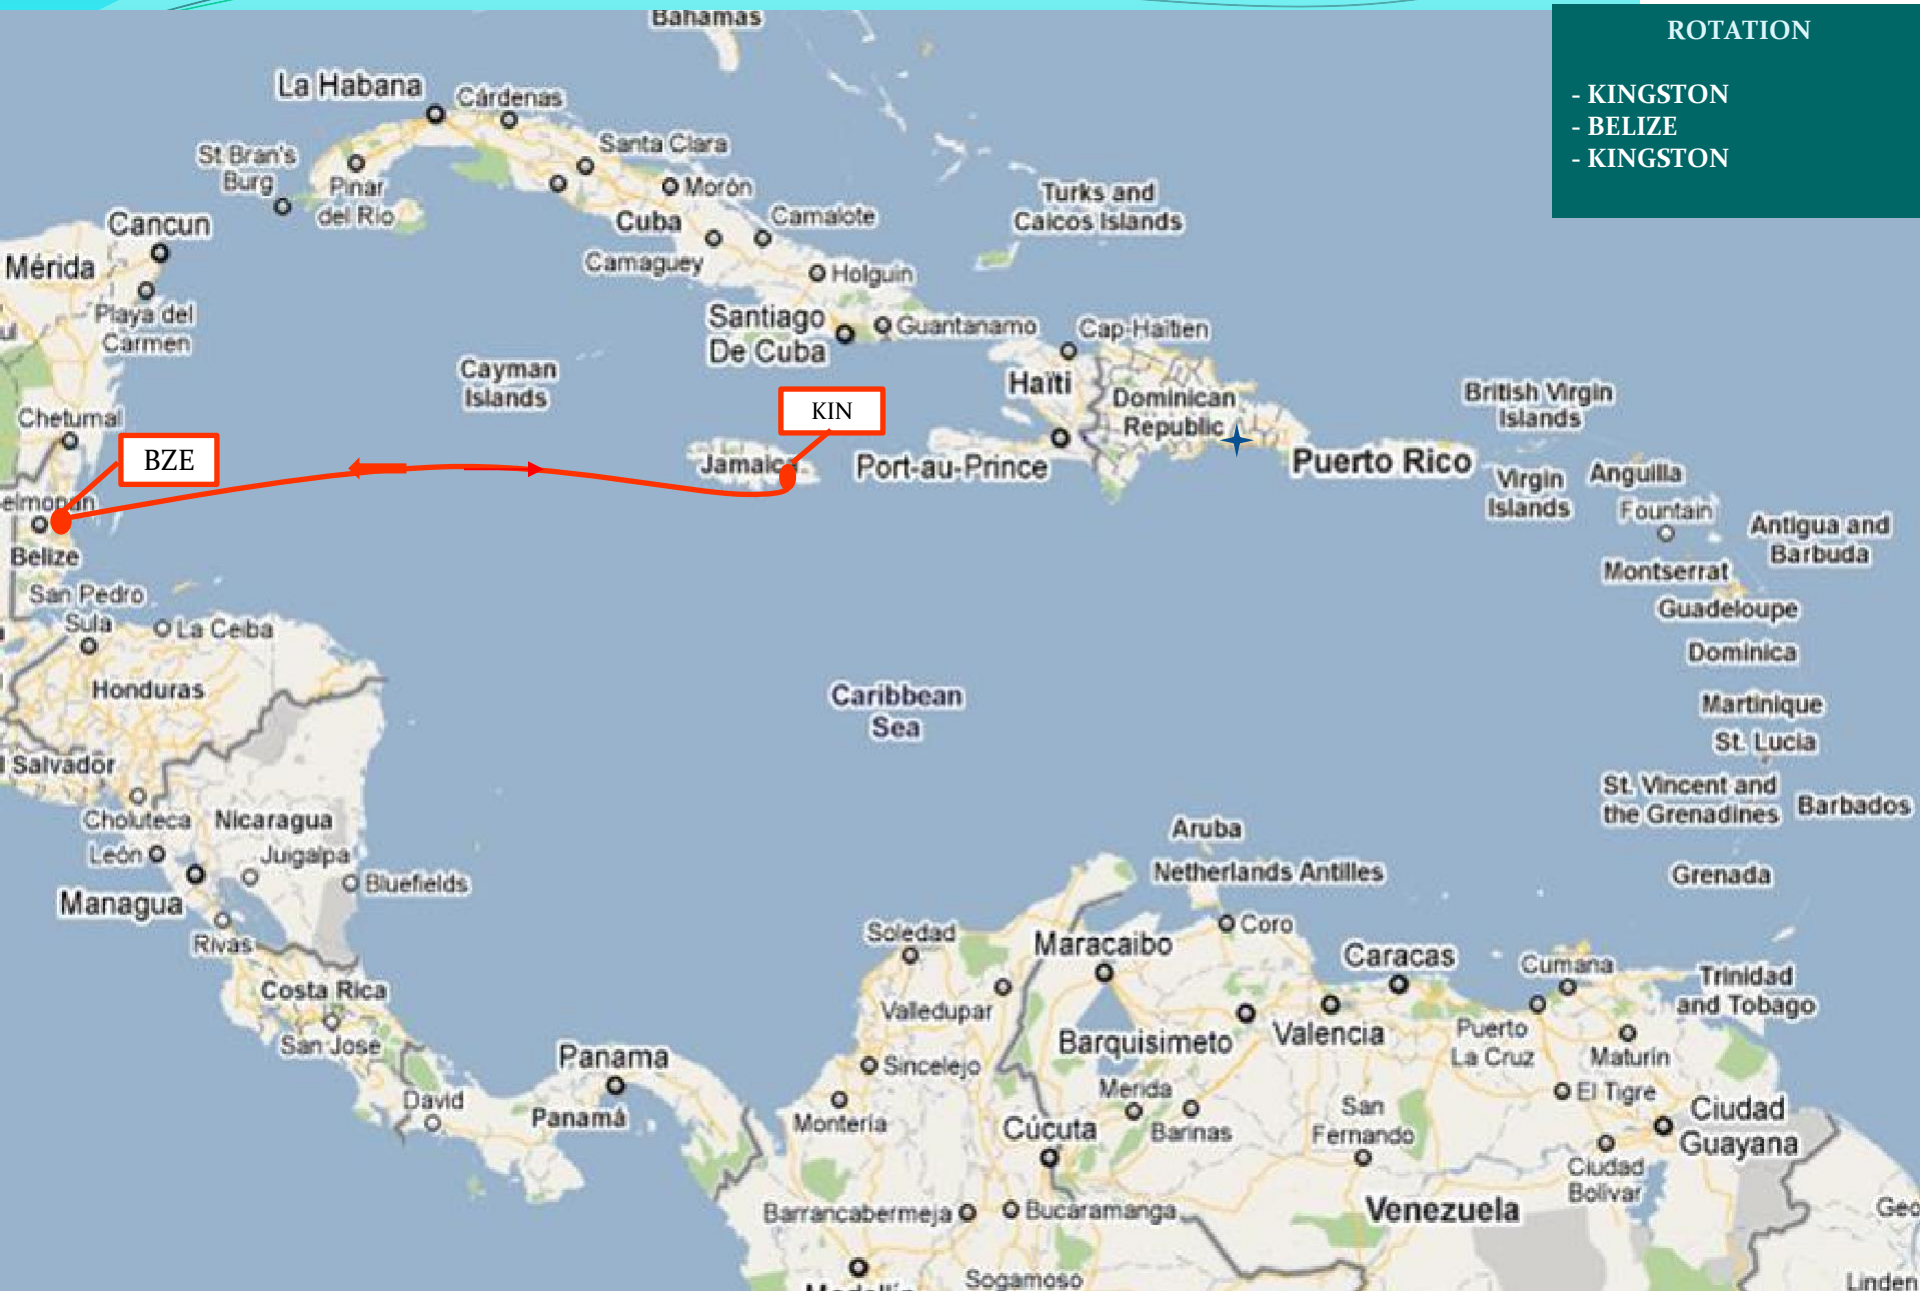

CFS SERVICE NETWORK

SERVICES

- NEAN/HAITI
- CENTRAM
- BELIZE
- SURINAME
- GUYANA
- LAG/PBL
- MITMAR

NEAN/HAITI SERVICE

ROTATION SLING I

- MANZANILLO
 - COLON
 - CARTAGENA
 - BARRANQUILLA
 - SANTA MARTA
 - CARTAGENA
 - WILLEMSTAD
 - ORANJESTAD
 - BARRANQUILLA
 - CARTAGENA
 - COLON
- ## SLING II
- MANZANILLO
 - KINGSTON
 - PORT OF PRINCE
 - LAFITEAU
 - KINGSTON

CENTRAM SERVICE

ROTATION:

- CAUCEDO
- HAINA
- CAUCEDO
- KINGSTON
- SANTO TOMAS DE CASTILLA
- PUERTO CORTES
- CAUCEDO

BELIZE SERVICE

ROTATION

- KINGSTON
- BELIZE
- KINGSTON

SURINAME SERVICE

GUYANA SERVICE

ROTATION:

- KINGSTON
- CAUCEDO
- POINT LISAS
- PORT OF SPAIN
- GEORGETOWN
- POINT LISAS
- KINGSTON

LAG/PBL SERVICE

ROTATION:

- KINGSTON
- EL GUAMACHE
- GUANTA
- PUERTO CABELLO
- KINGSTON
- LA GUAIRA
- KINGSTON

MITMAR SERVICE

ROTATION:
- KINGSTON
- GUARANAO
- MARACAIBO
- MANZANILLO
- KINGSTON