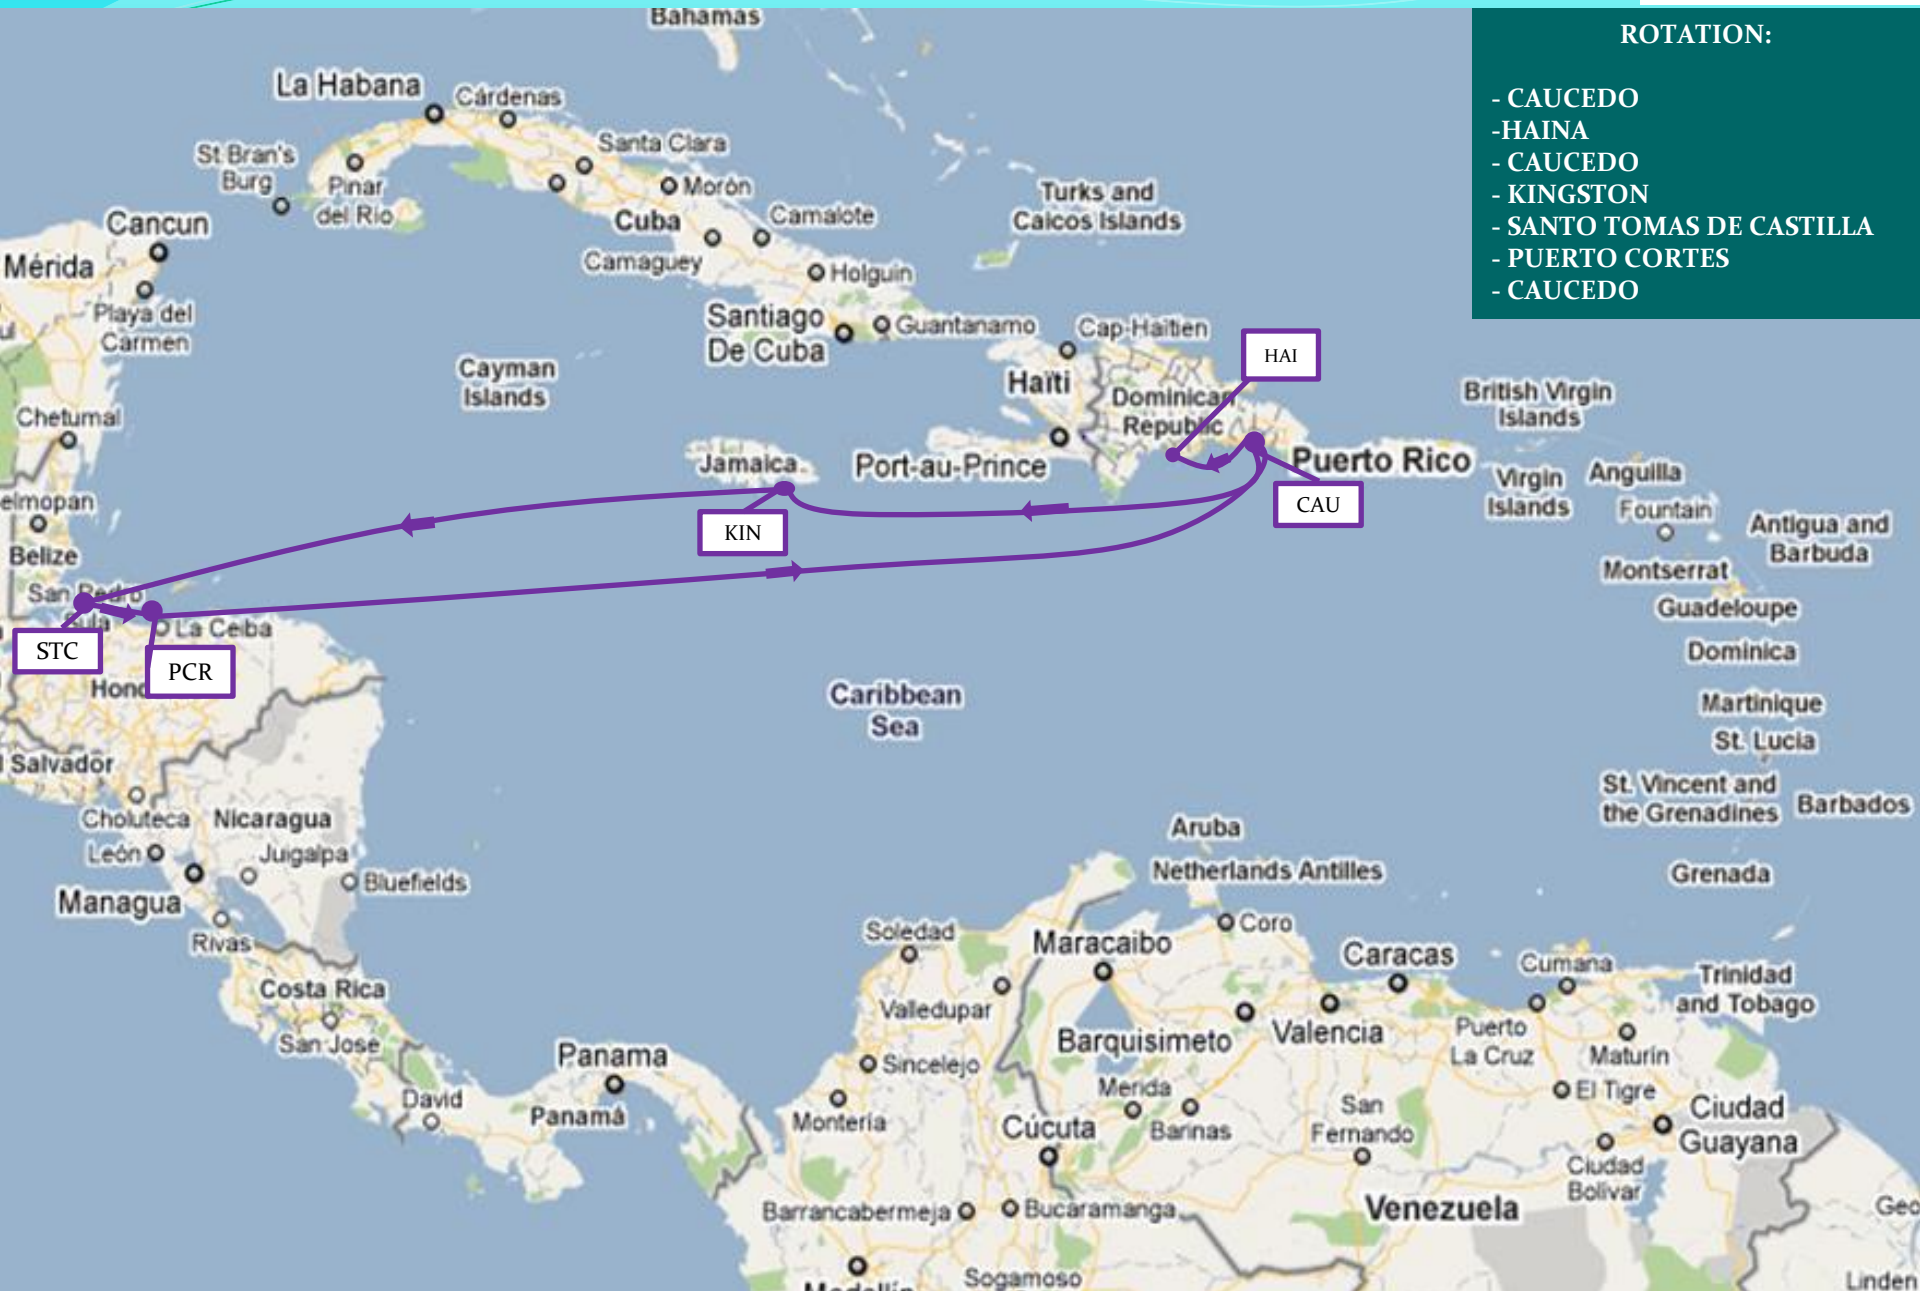

CFS SERVICE NETWORK

SERVICES

- NEAN/HAITI
- CENTRAM
- BELIZE
- SURINAME
- GUYANA
- LAG/PBL
- MITMAR

NEAN/HAITI SERVICE

ROTATION SLING I

- MANZANILLO
 - COLON
 - CARTAGENA
 - BARRANQUILLA
 - SANTA MARTA
 - CARTAGENA
 - WILLEMSTAD
 - ORANJESTAD
 - BARRANQUILLA
 - CARTAGENA
 - COLON
- ## SLING II
- MANZANILLO
 - KINGSTON
 - PORT OF PRINCE
 - LAFITEAU
 - KINGSTON

CENTRAM SERVICE

ROTATION:

- CAUCEDO
- HAINA
- CAUCEDO
- KINGSTON
- SANTO TOMAS DE CASTILLA
- PUERTO CORTES
- CAUCEDO

BELIZE SERVICE

ROTATION

- KINGSTON
- BELIZE
- KINGSTON

SURINAME SERVICE

GUYANA SERVICE

ROTATION:

- KINGSTON
- CAUCEDO
- POINT LISAS
- PORT OF SPAIN
- GEORGETOWN
- POINT LISAS
- KINGSTON

LAG/PBL SERVICE

ROTATION:

- KINGSTON
- EL GUAMACHE
- GUANTA
- PUERTO CABELLO
- KINGSTON
- LA GUAIRA
- KINGSTON

MITMAR SERVICE

ROTATION:
- KINGSTON
- GUARANAO
- MARACAIBO
- MANZANILLO
- KINGSTON