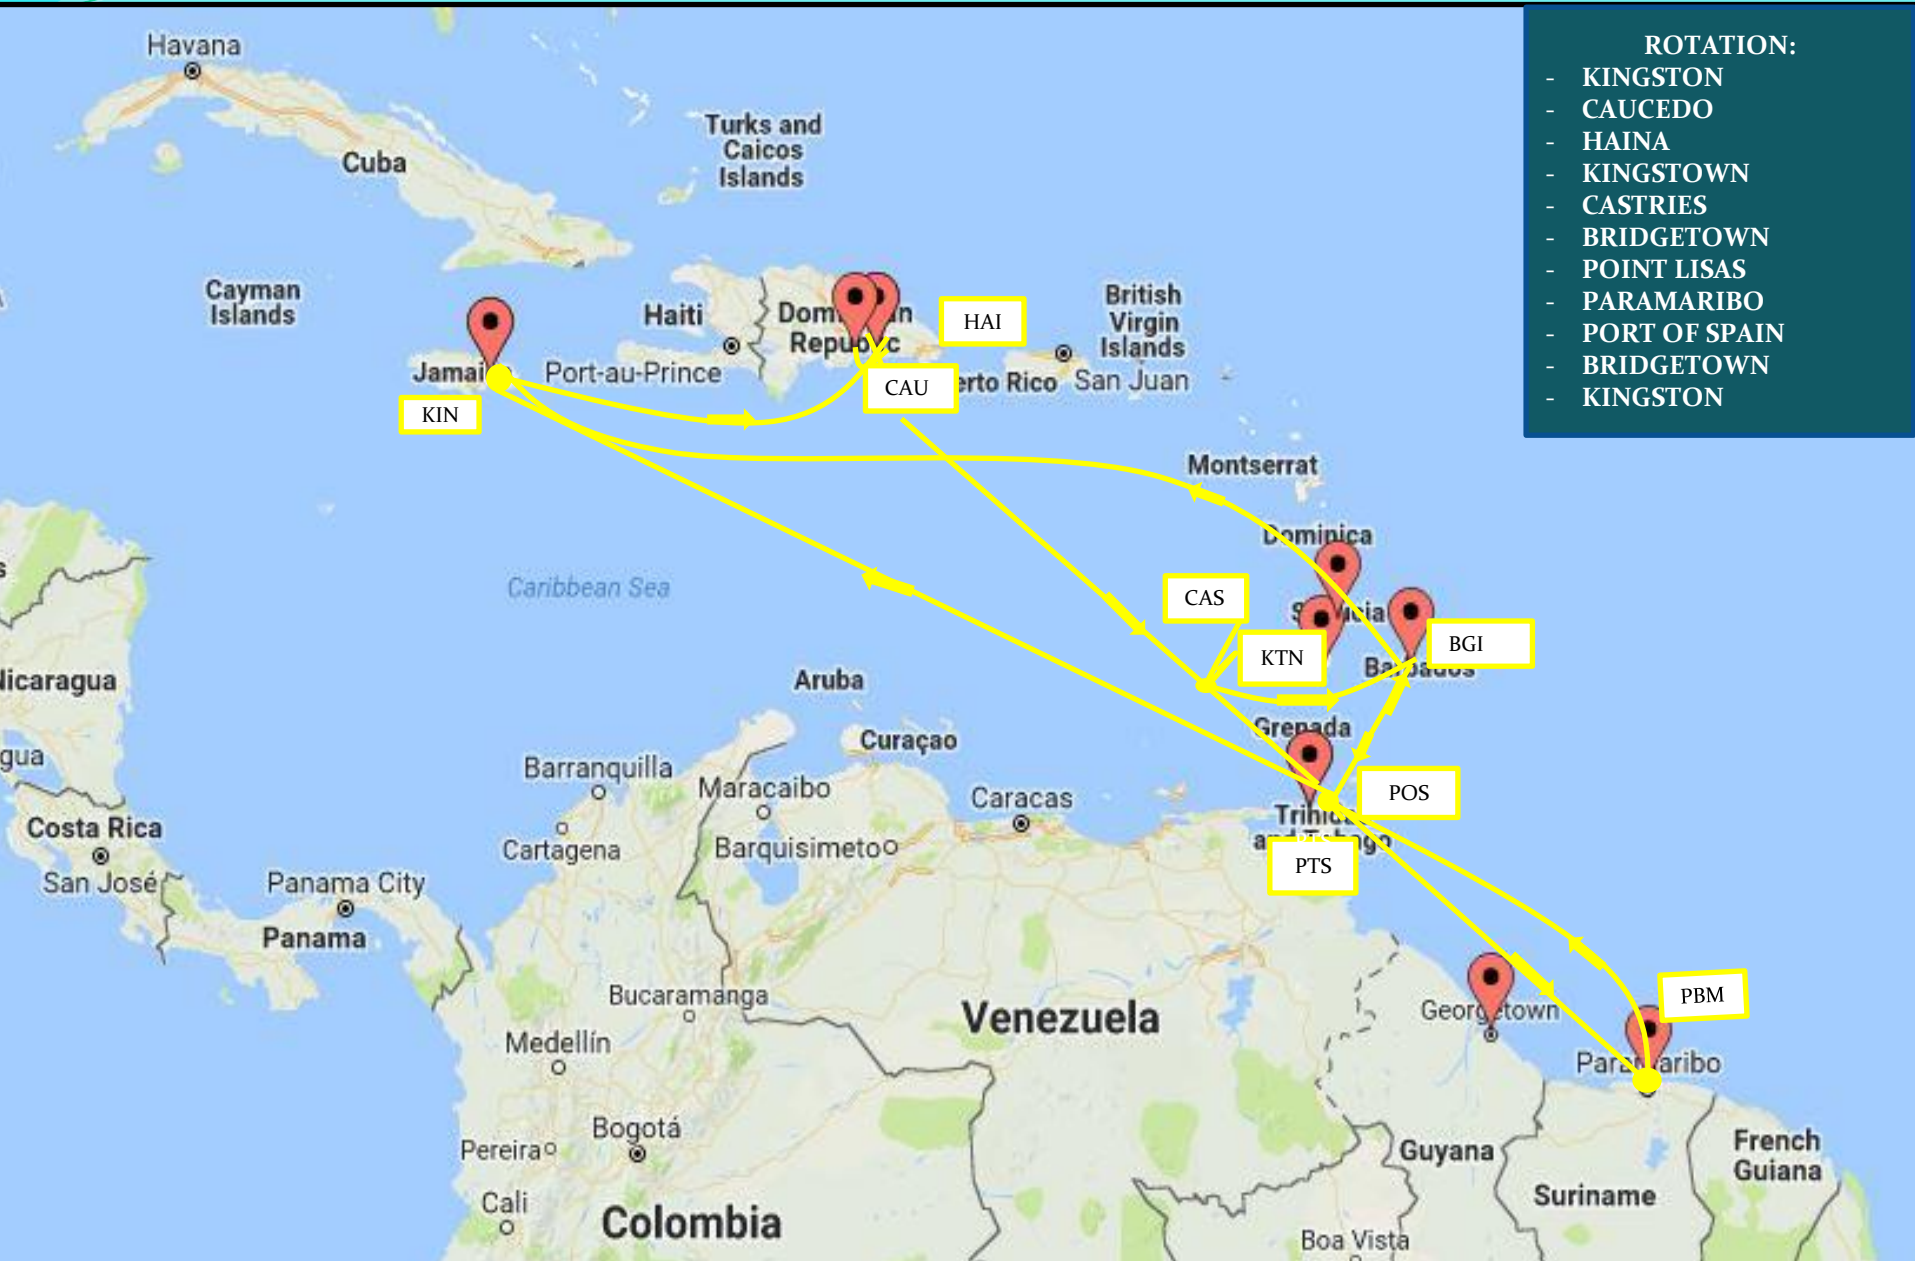

CFS SERVICE NETWORK

SERVICES

- NEAN/HAITI
- CENTRAM
- BELIZE
- SURINAME
- GUYANA
- LAG/PBL
- MITMAR

NEAN/HAITI SERVICE

ROTATION SLING I

- MANZANILLO
 - COLON
 - CARTAGENA
 - BARRANQUILLA
 - SANTA MARTA
 - CARTAGENA
 - WILLEMSTAD
 - ORANJESTAD
 - BARRANQUILLA
 - CARTAGENA
 - COLON
- ## SLING II
- MANZANILLO
 - KINGSTON
 - PORT OF PRINCE
 - LAFITEAU
 - KINGSTON

CENTRAM SERVICE

ROTATION:

- CAUCEDO
- HAINA
- CAUCEDO
- KINGSTON
- SANTO TOMAS DE CASTILLA
- PUERTO CORTES
- CAUCEDO

BELIZE SERVICE

ROTATION

- KINGSTON
- BELIZE
- KINGSTON

SURINAME SERVICE

GUYANA SERVICE

ROTATION:

- KINGSTON
- CAUCEDO
- POINT LISAS
- PORT OF SPAIN
- GEORGETOWN
- POINT LISAS
- KINGSTON

LAG/PBL SERVICE

ROTATION:

- KINGSTON
- EL GUAMACHE
- GUANTA
- PUERTO CABELLO
- KINGSTON
- LA GUAIRA
- KINGSTON

MITMAR SERVICE

ROTATION:
- KINGSTON
- GUARANAO
- MARACAIBO
- MANZANILLO
- KINGSTON