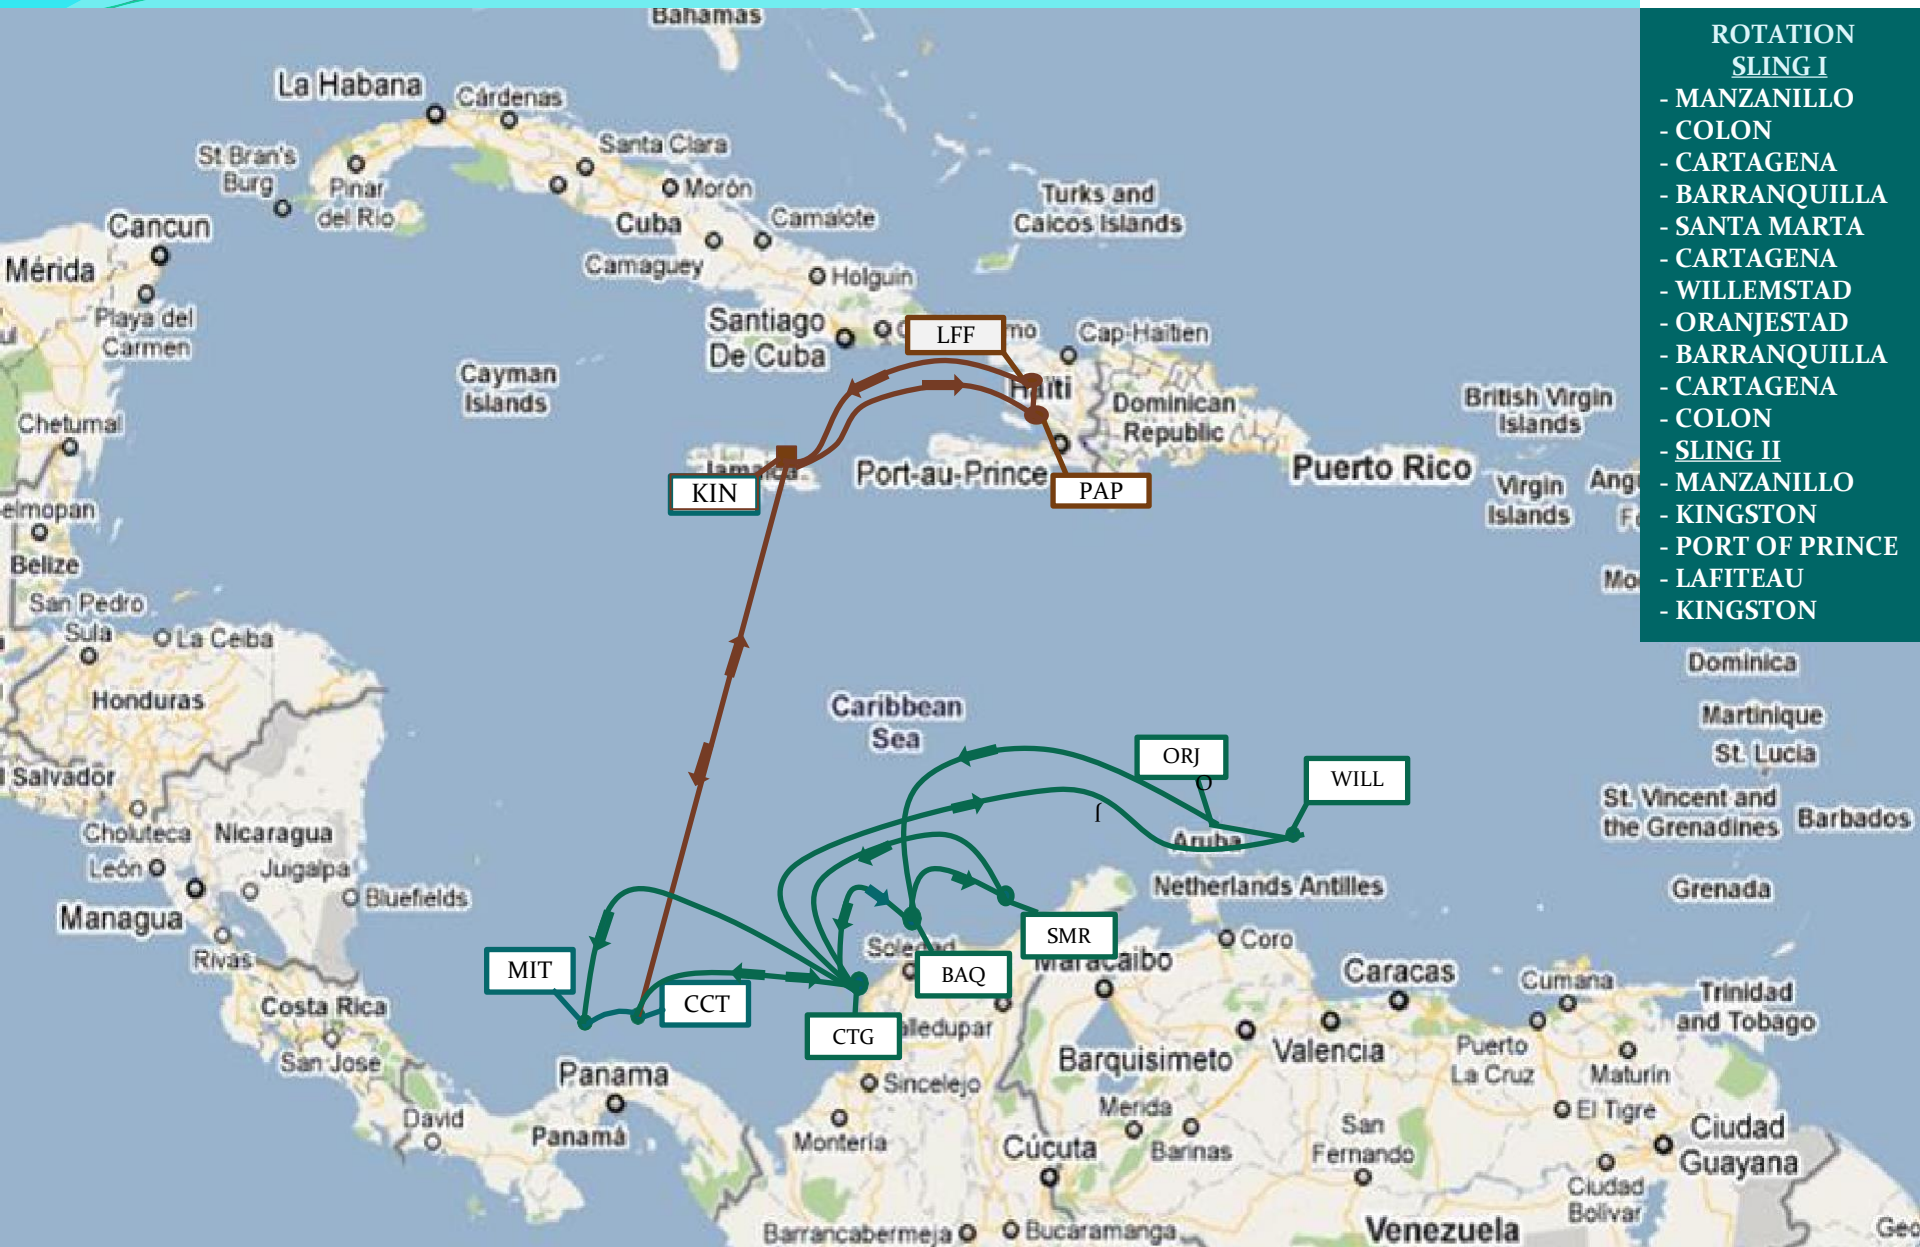

CFS SERVICE NETWORK

SERVICES

- NEAN/HAITI
- CENTRAM
- BELIZE
- SURINAME
- GUYANA
- LAG/PBL
- MITMAR

NEAN/HAITI SERVICE

ROTATION SLING I

- MANZANILLO
 - COLON
 - CARTAGENA
 - BARRANQUILLA
 - SANTA MARTA
 - CARTAGENA
 - WILLEMSTAD
 - ORANJESTAD
 - BARRANQUILLA
 - CARTAGENA
 - COLON
- ## SLING II
- MANZANILLO
 - KINGSTON
 - PORT OF PRINCE
 - LAFITEAU
 - KINGSTON

CENTRAM SERVICE

ROTATION:

- CAUCEDO
- HAINA
- CAUCEDO
- KINGSTON
- SANTO TOMAS DE CASTILLA
- PUERTO CORTES
- CAUCEDO

BELIZE SERVICE

ROTATION

- KINGSTON
- BELIZE
- KINGSTON

SURINAME SERVICE

GUYANA SERVICE

ROTATION:

- KINGSTON
- CAUCEDO
- POINT LISAS
- PORT OF SPAIN
- GEORGETOWN
- POINT LISAS
- KINGSTON

LAG/PBL SERVICE

ROTATION:

- KINGSTON
- EL GUAMACHE
- GUANTA
- PUERTO CABELLO
- KINGSTON
- LA GUAIRA
- KINGSTON

MITMAR SERVICE

ROTATION:
- KINGSTON
- GUARANAO
- MARACAIBO
- MANZANILLO
- KINGSTON